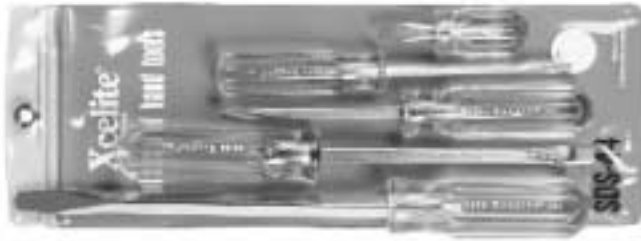

## Square Blade Screwdriver Set

- Xcelite® Catalog No. SDS44 consists of 5 square blade screwdrivers for slotted screws (S141, S3164, S144, S5166 and S388)

Cat No.	UPC No.	Packed	Description	Shelf Pack
SDS44	037103486110	Pouch	5 square blade screwdrivers for slotted screws	1

## Screwdrivers for Recess Head Screws

Pocket clip style - Phillips® type

Cat No.	UPC No.	Packed	Point size	Blade diameter Inch	Blade length		Screwdriver length		Shelf Pack
					Inch	mm	Inch	mm	
P12S	037103484857	Boxed	0	1/8	2	51	4 1/4	108	12
P12SV	037103486905	Carded	0	1/8	2	51	4 1/4	108	12

## Stubby - Phillips® Type

Cat No.	UPC No.	Packed	Point size	Blade diameter Inch	Blade length		Screwdriver length		Shelf Pack
					Inch	mm	Inch	mm	
SX101	037103486226	Boxed	1	3/16	1 7/16	37	3 7/16	87	6
SX102	037103486233	Boxed	2	1/4	1 5/16	33	3 3/8	86	6